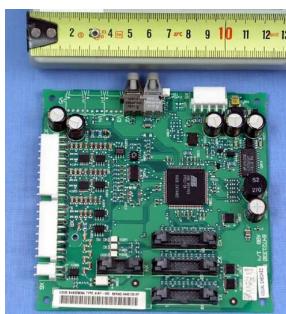

PRODUCT-DETAILS

68257867

AINT-02C SP KIT MAIN INTERFACE; I/O KIT

General Information

Product ID	68257867
ABB Type Designation	AINT-02C SP KIT MAIN INTERFACE
Catalog Description	AINT-02C SP KIT MAIN INTERFACE; I/O KIT
Long Description	AINT-02C SP KIT MAIN INTERFACE

Ordering

Customs Tariff Number	85049090
Replaced Product ID (OLD)	64802909
Quote Only	No
Made To Order	No
Part Type	New
Selling Unit of Measure	piece
Minimum Order Quantity	1 piece
Order Multiple	1 piece